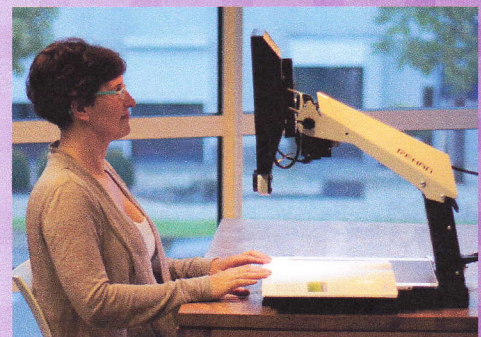

i-See ED

Enhanced Definition

The i-See ED, our Enhanced Definition Model offers the user a truly stunning picture quality combined with superb functionality, adjustable settings and stylish ergonomic design that can be adjusted to suit the individual's specific requirements.

This unique magnifier is designed to work with 19" and 22" widescreen TFT panels. For comfort and convenience users have the choice to mount the Remote Control to the TFT or by simply pressing the quick release button they can put it on the table beside the device. The i-See can be fully adjusted to the personal needs of the end user.

Main Specifications of the i-See ED (Enhanced Definition)

- Magnification of approx. 3x up to 80x (with 22" TFT)
(Depending on screen size)
- Suitable for widescreen TFT-screens of 19" up to 22"
- TFT-screen can be tilted for optimum viewing
- TFT-screen is adjustable in height
(Only in Special & Deluxe versions)
- Special LED lighting for perfect contrast
- Zoom presets
- Controls: under the TFT-screen or remote control
- Control options: Push Knob / Turn Knob or a combination of both
- Autofocus & Fixed focus possibility
- Easily adjustable brightness control
- 3 Viewing modes:
greyscale - realistic - high saturation
- Up to 10 high contrast modes:
black/white - white/black -
black/green - green/black -
black/yellow - yellow/black -
blue/yellow - yellow/blue -
black/red - red/black
- Reading line and block blanking (Horizontal & Vertical)
- Ergonomic XY-table, with only one brake
- Possibility to customize preferred personal settings
- Computer HDMI connection (Switch Screen)